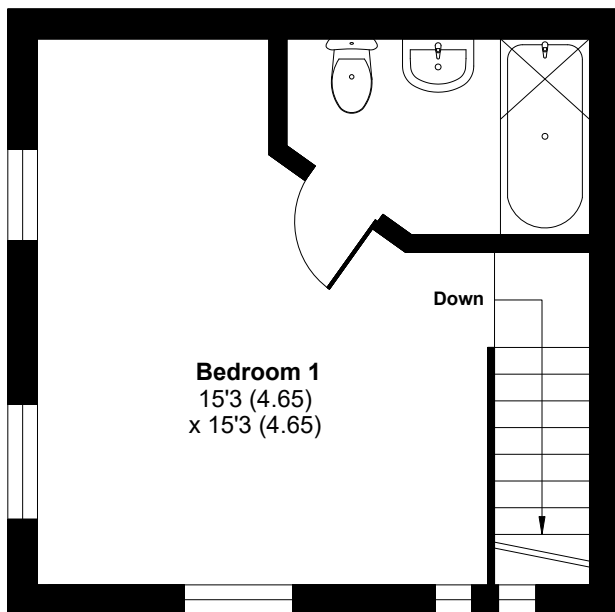

# Iris Crescent, Seacroft, Leeds, LS14

Approximate Area = 714 sq ft / 66.3 sq m

For identification only - Not to scale

**SECOND FLOOR**

**FIRST FLOOR**

**GROUND FLOOR**