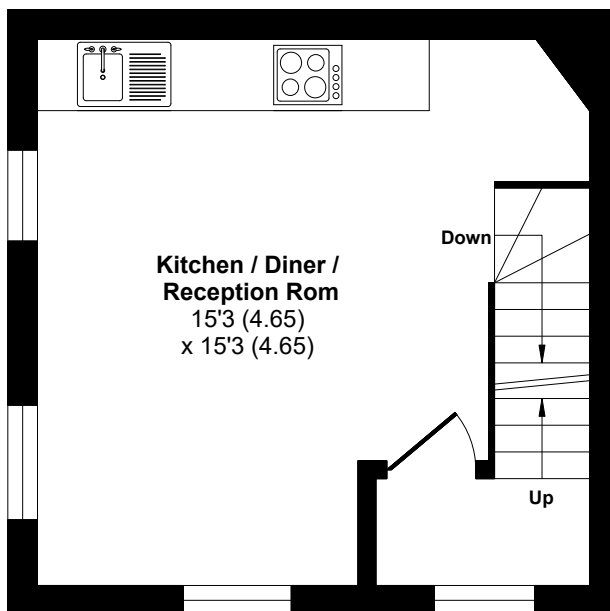

# Iris Crescent, Seacroft, Leeds, LS14

Approximate Area = 714 sq ft / 66.3 sq m

For identification only - Not to scale

**SECOND FLOOR**

**FIRST FLOOR**

**GROUND FLOOR**