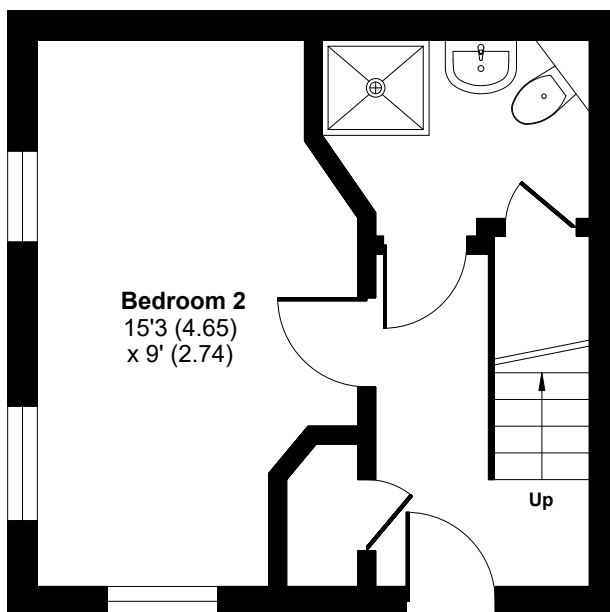

# Iris Crescent, Seacroft, Leeds, LS14

Approximate Area = 714 sq ft / 66.3 sq m

For identification only - Not to scale

**SECOND FLOOR**

**FIRST FLOOR**

**GROUND FLOOR**